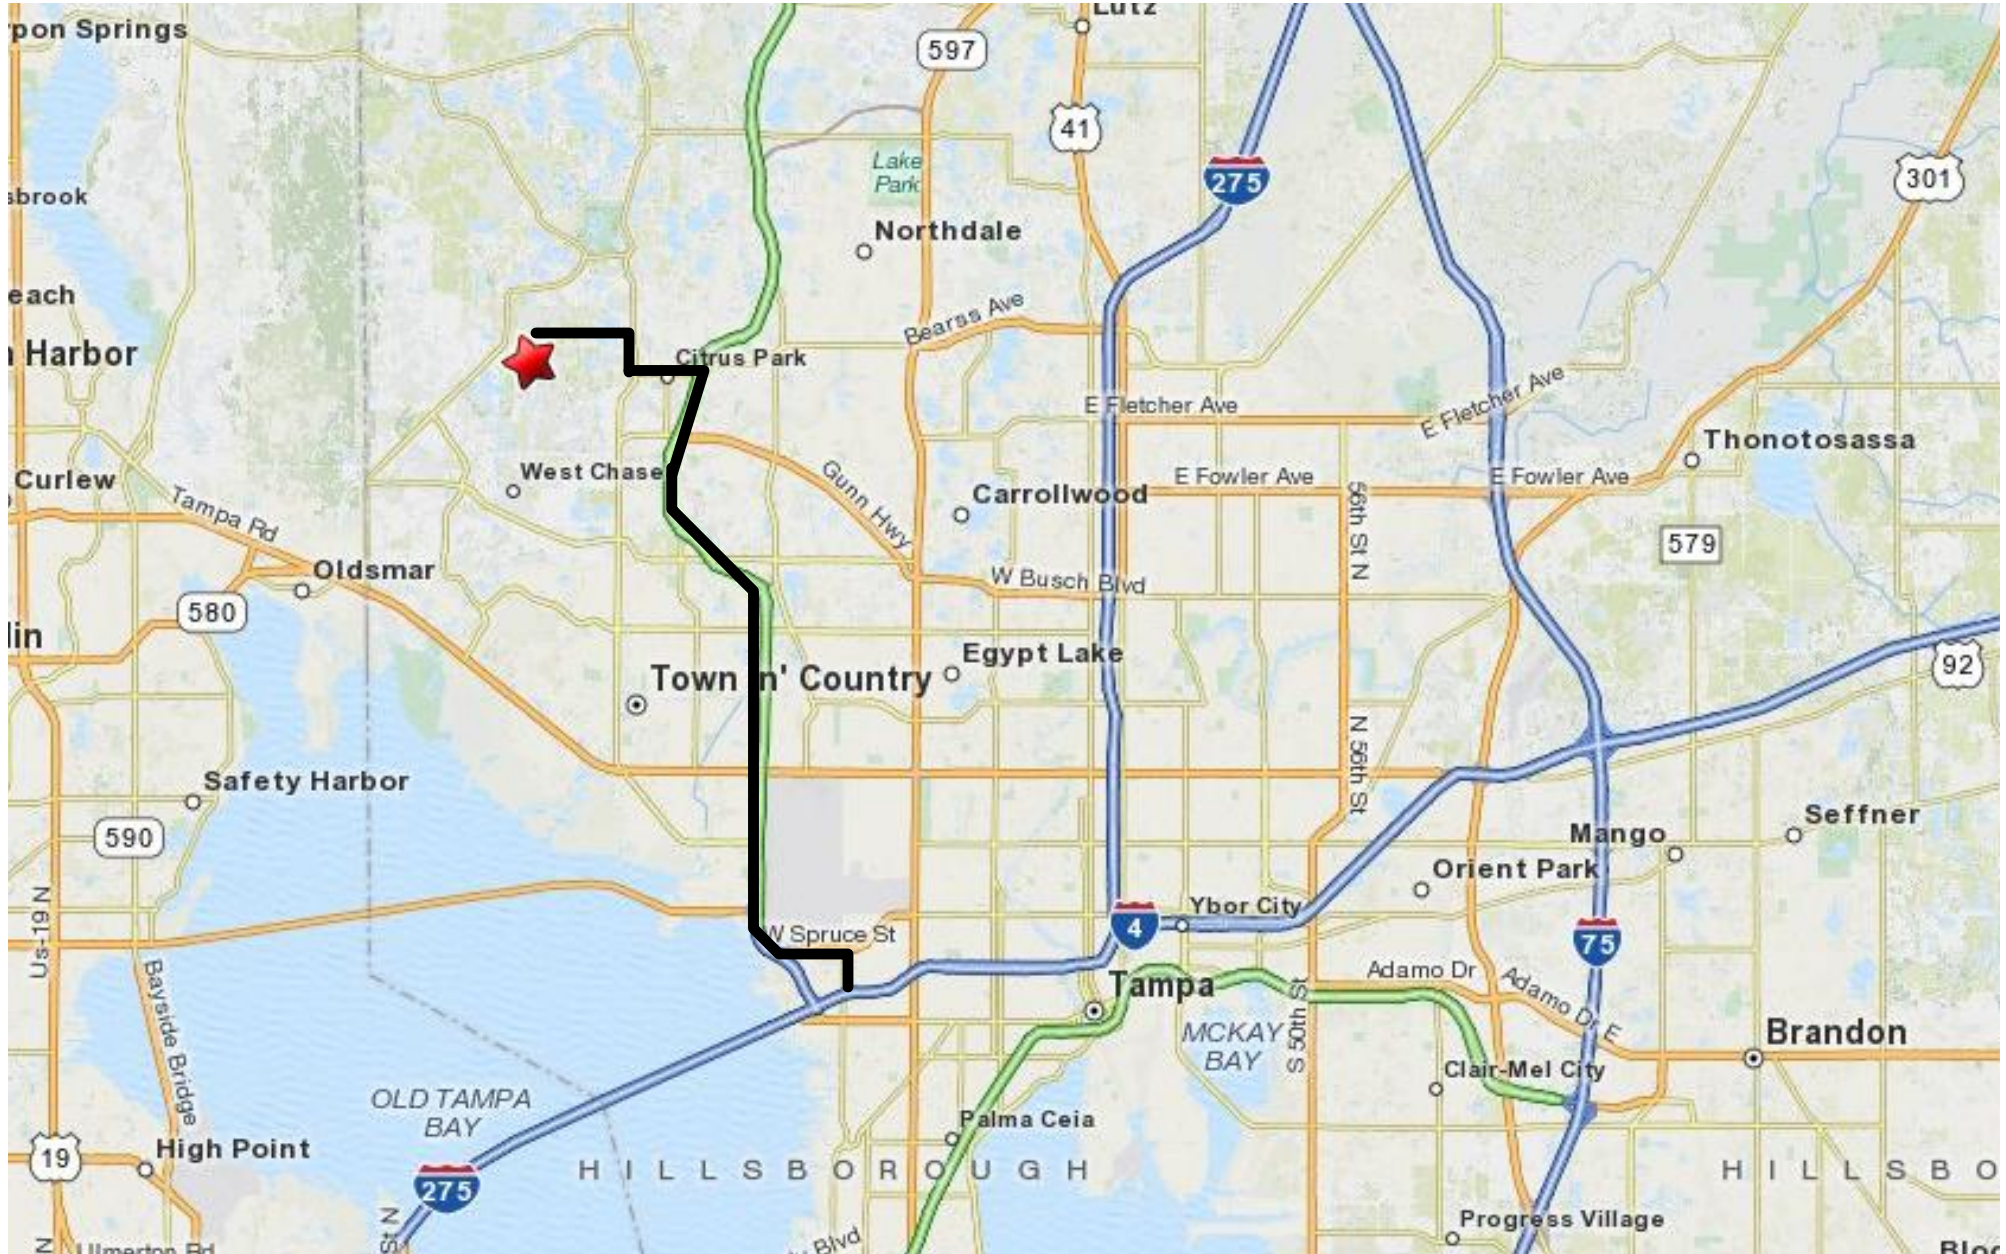

Ed Radice Complex

14720 Ed Radice Drive
Tampa, Florida

Directions to the Ed Radice Complex ...

1. Start out going NORTH on N WEST SHORE BLVD/CR-587 N toward W LAUREL ST. – 0.5 miles
2. Turn LEFT onto W SPRUCE ST/FL-589 N – 0.6 miles
3. Stay STRAIGHT to go onto ramp – 0.6 miles
4. Merge onto N MEMORIAL HWY/FL-589 N/FL-60 W – 0.3 miles
5. Keep RIGHT to take VETERANS EXPY NORTH – 8.6 miles
6. Take the EHRLICH ROAD exit, turn left (WEST) into GUNN HWY N. – 0.9 mi
7. Turn RIGHT at Sickles High School (traffic light) staying on GUNN HWY N – 0.4 miles
8. Turn LEFT onto S MOBLEY RD. (winding road) – 1.8 miles
9. Turn LEFT onto ED RADICE DR. – 0.2 mi
10. Pass soccer fields & little league fields, veering RIGHT for the softball fields