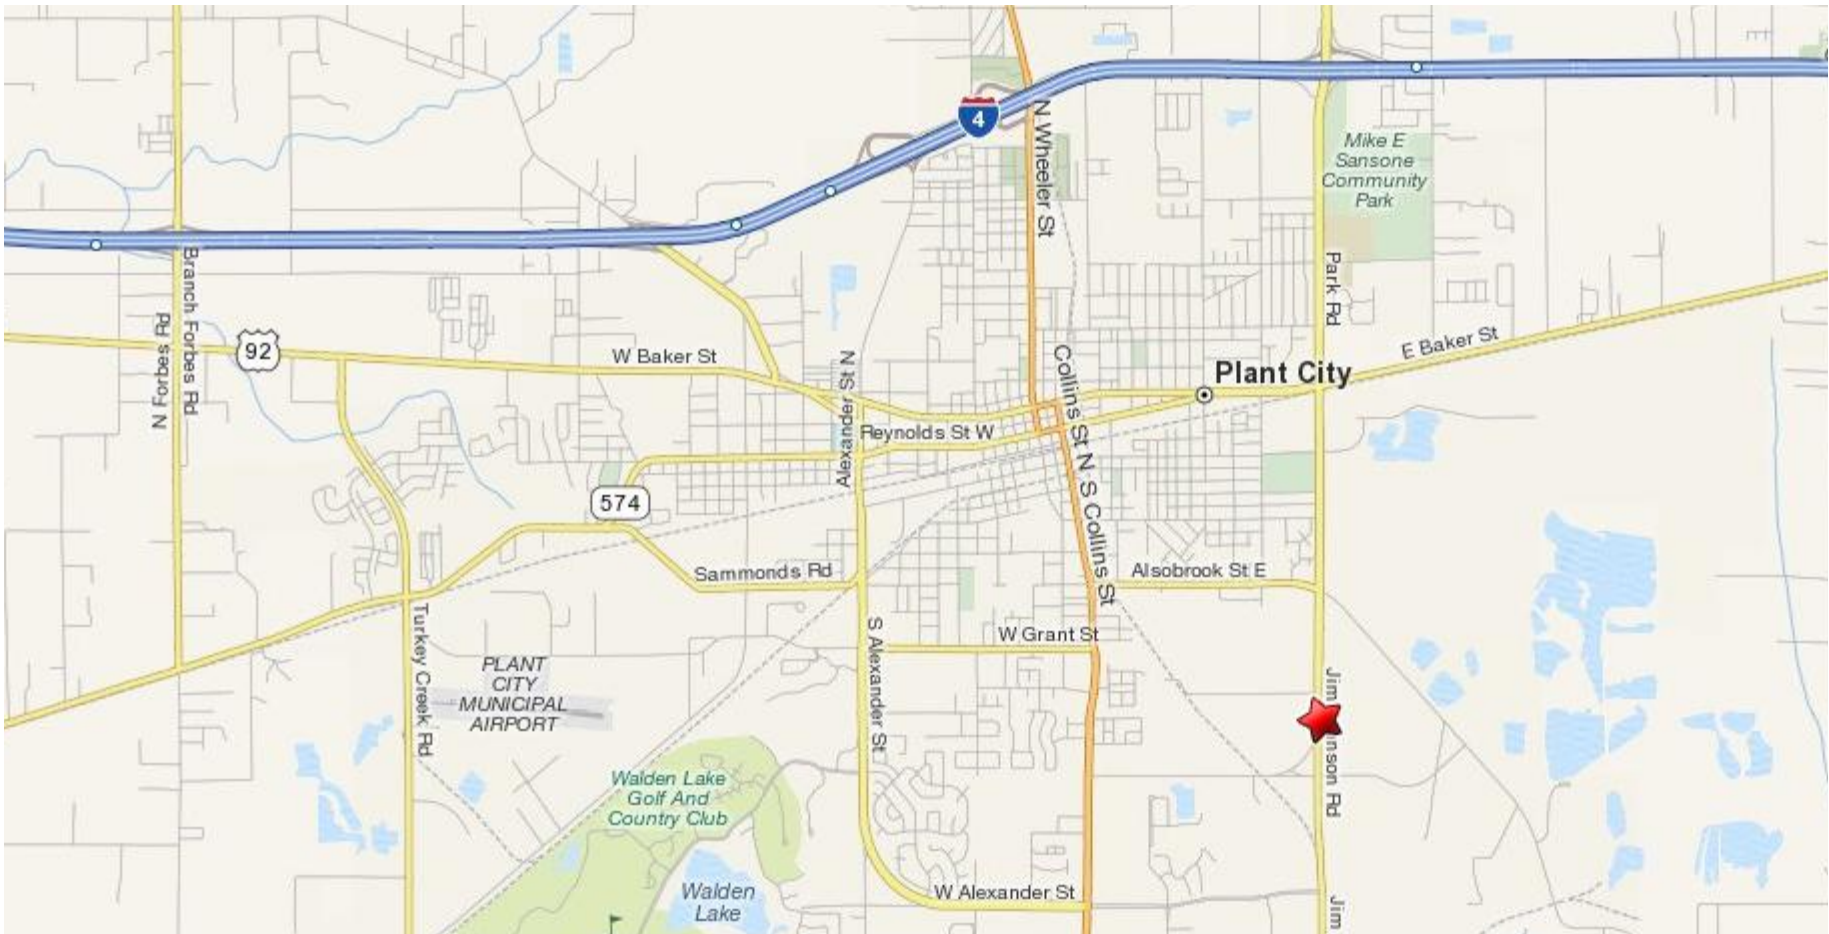

Larson Softball Four-Plex

1700 South Park Road
Plant City, Florida

Zoom in on previous map for the Larson Softball Four-Plex...

Directions to the Larson Softball Four-Plex...

1. Take I-275 N toward I-4.4.6 mi
2. Merge onto I-4 E via EXIT 45B toward ORLANDO.22.2 mi
3. Take the PARK RD exit, EXIT 22.0.4 mi
4. Turn RIGHT onto PARK RD/FL-553 S. Continue to follow PARK RD.2.5 mi
5. 1700 S PARK RD.