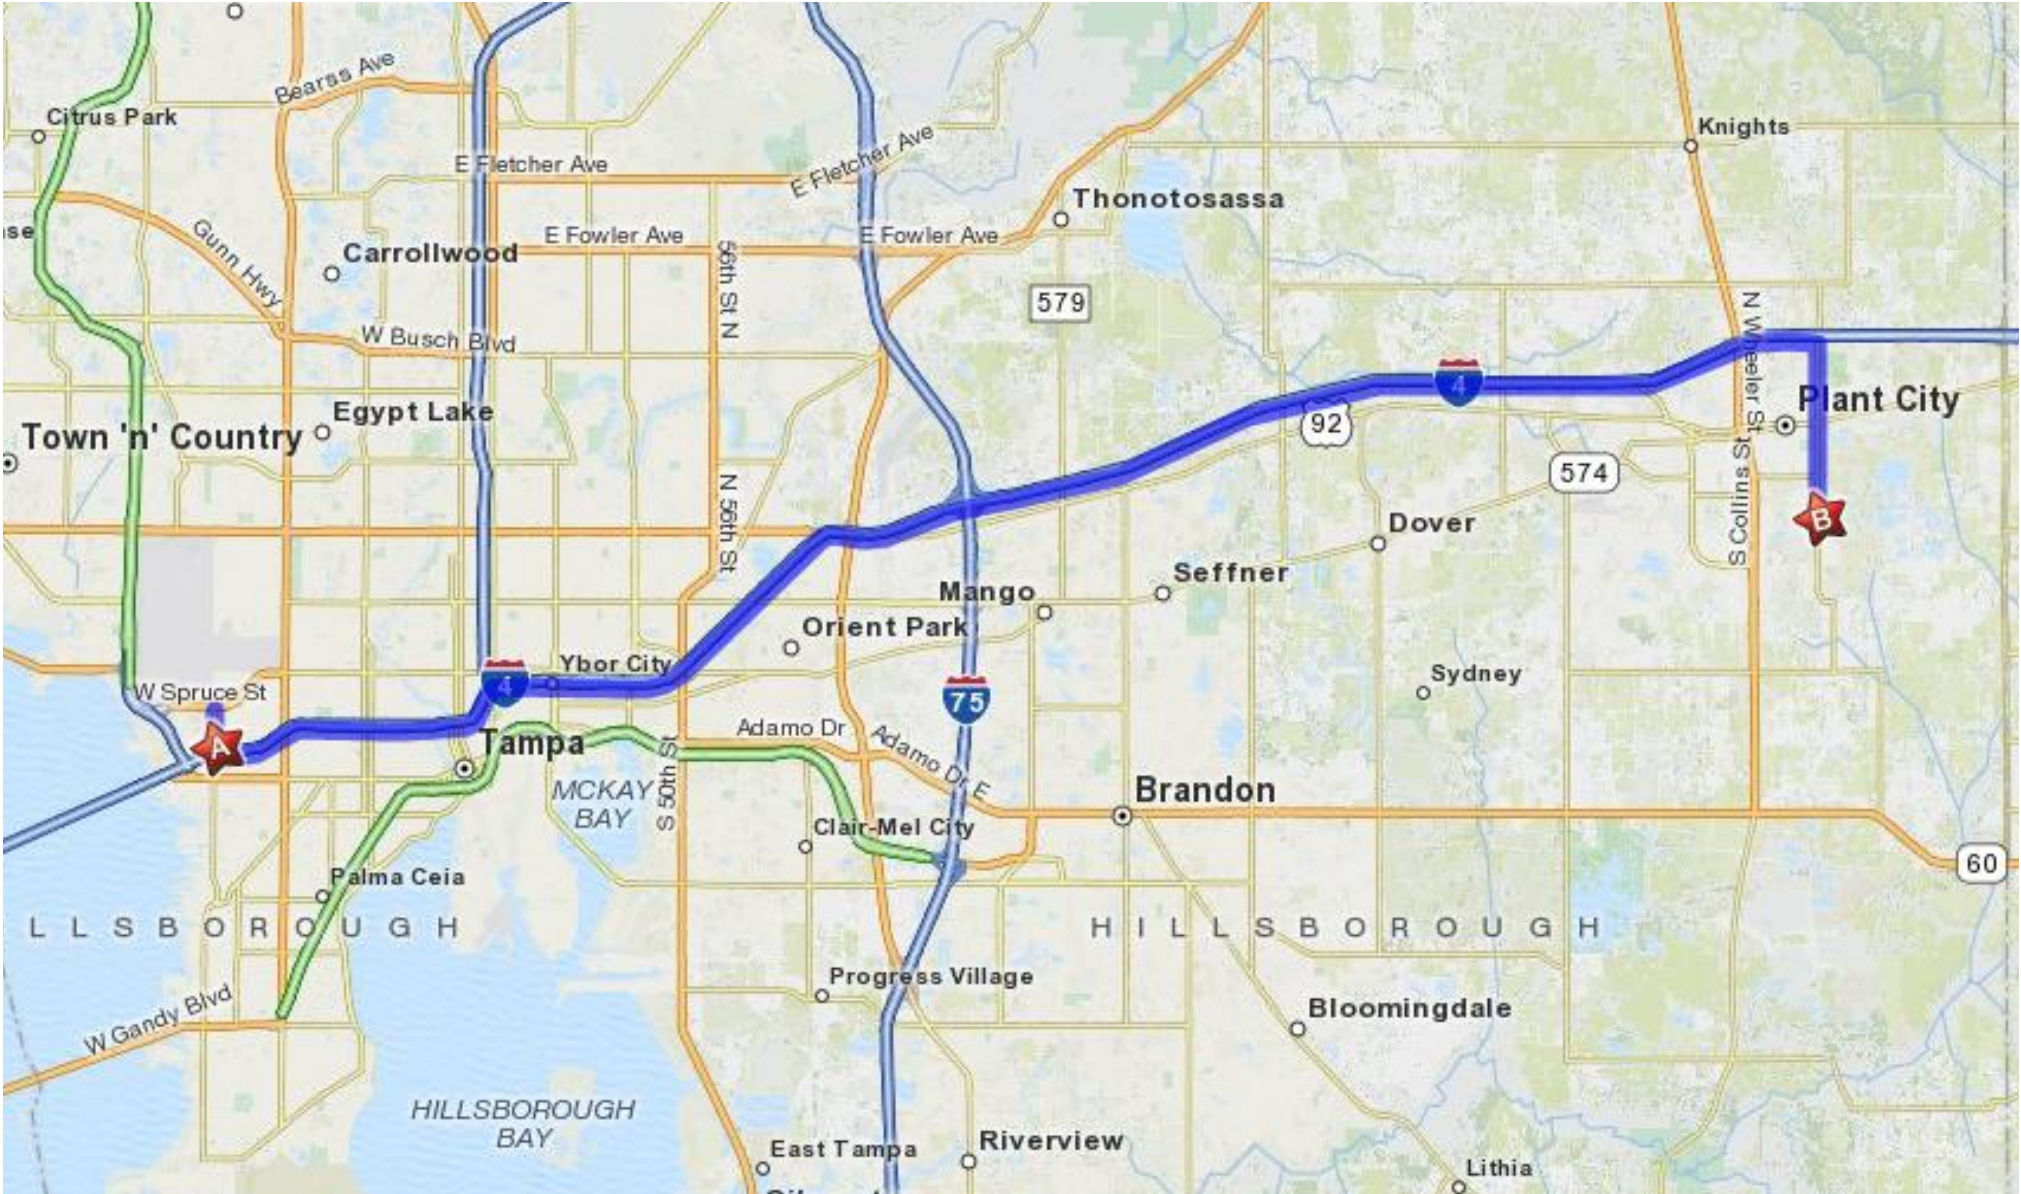

Larson Softball Four-Plex

1700 South Park Road
Plant City, Florida

Zoom in on previous map for the Larson Softball Four-Plex...

Directions to the Larson Softball Four-Plex...

1. Take I-275 N toward I-4.4.6 mi
2. Merge onto I-4 E via EXIT 45B toward ORLANDO.22.2 mi
3. Take the PARK RD exit, EXIT 22.0.4 mi
4. Turn RIGHT onto PARK RD/FL-553 S. Continue to follow PARK RD.2.5 mi
5. 1700 S PARK RD.