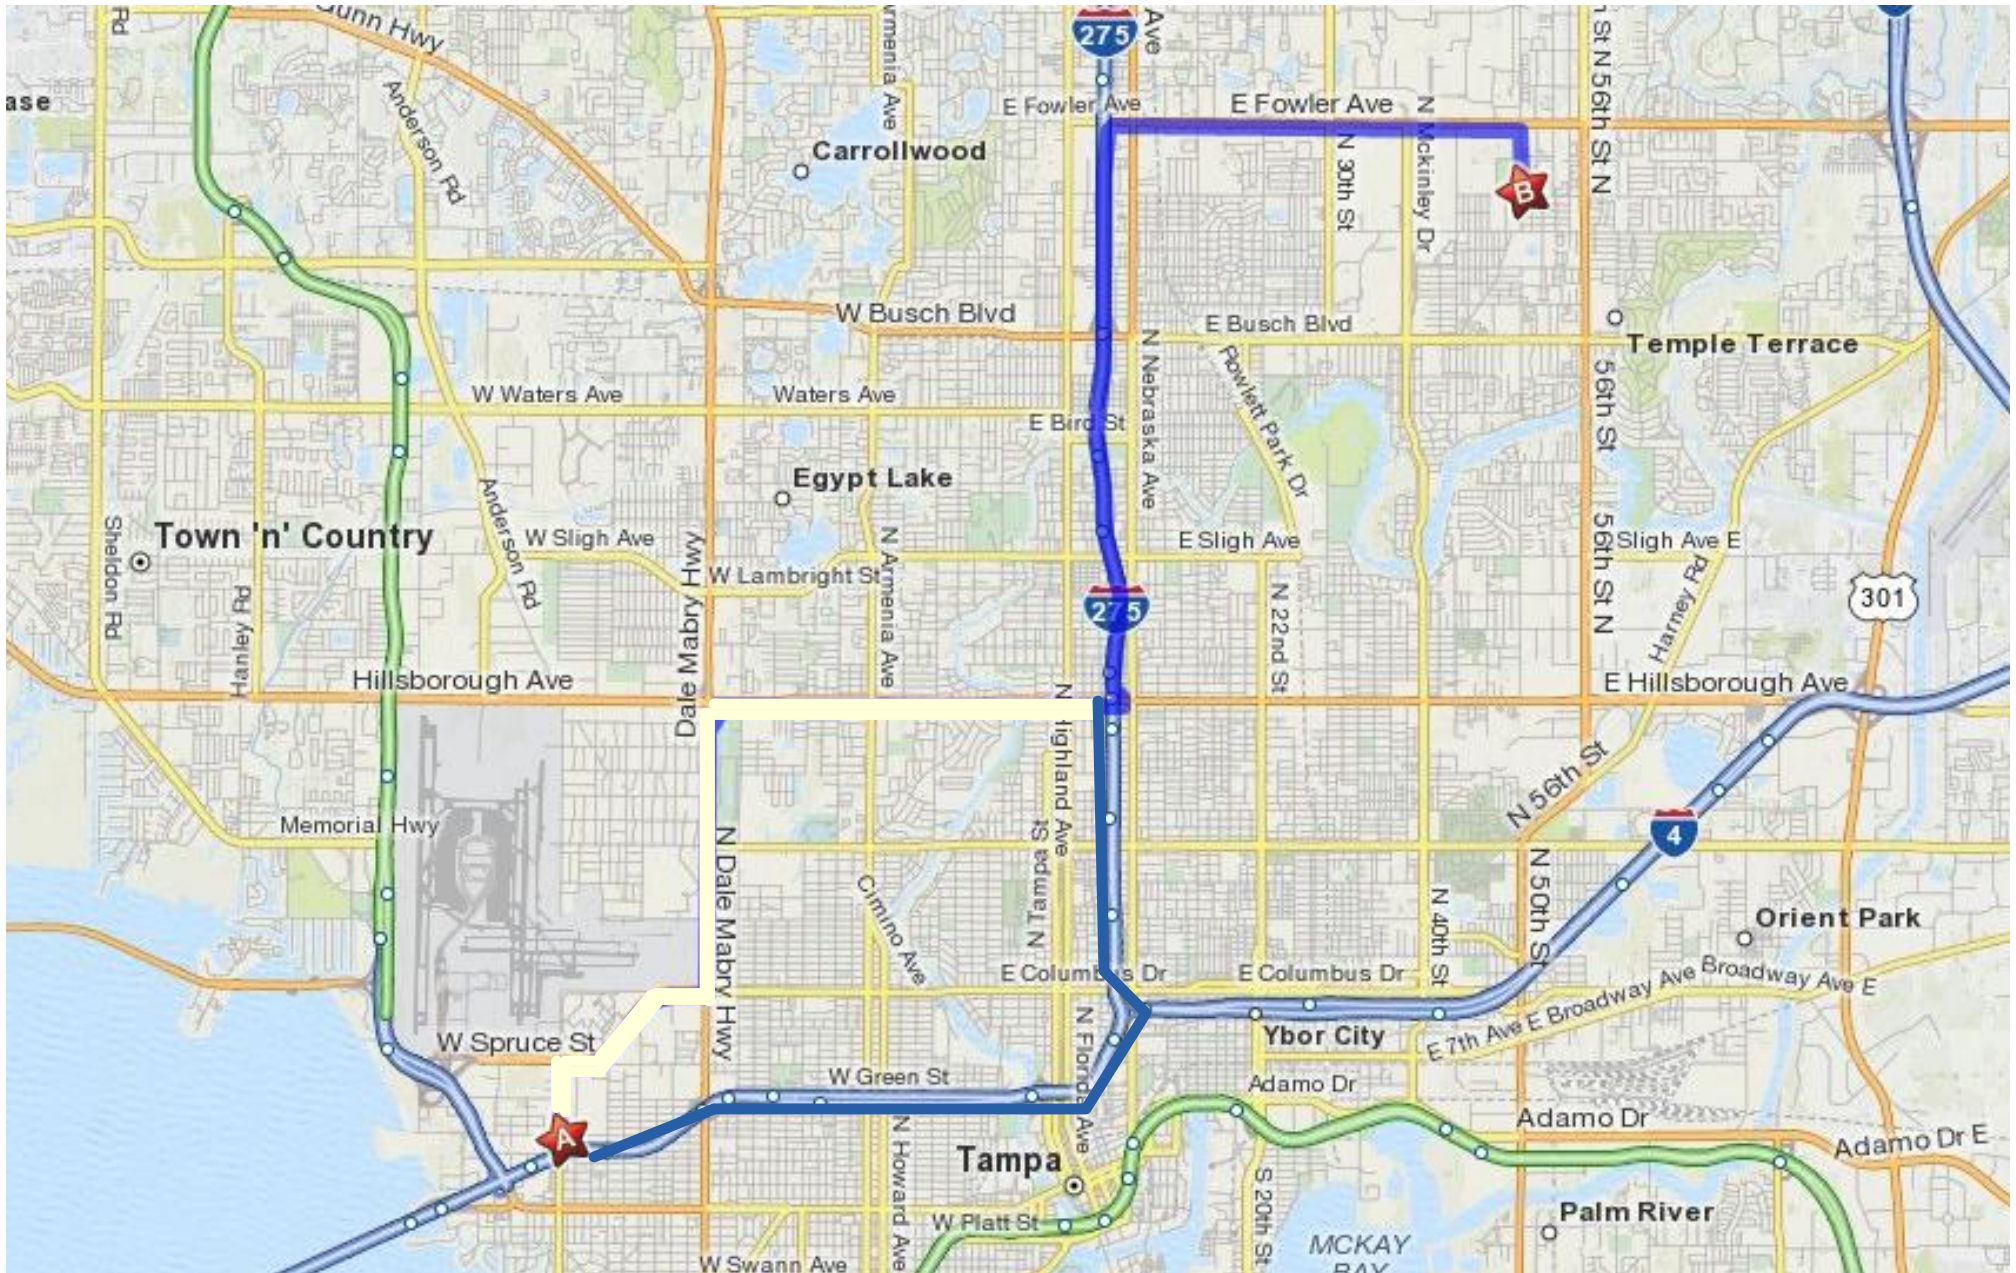

Greco Softball Complex

11000 North 50th Street

Tampa, Florida

Zoom in on previous map for the Greco Softball Complex...

Directions to the Greco Softball Complex...

1. Head north on I-275 from the Marriott Hotel (Westshore Blvd) – 10.2 mi
2. Take the East Fowler Avenue Exit – 3.5 mi
3. Turn RIGHT onto North 50th Street -- 0.4 mi
9. Greco Softball Complex is on the RIGHT