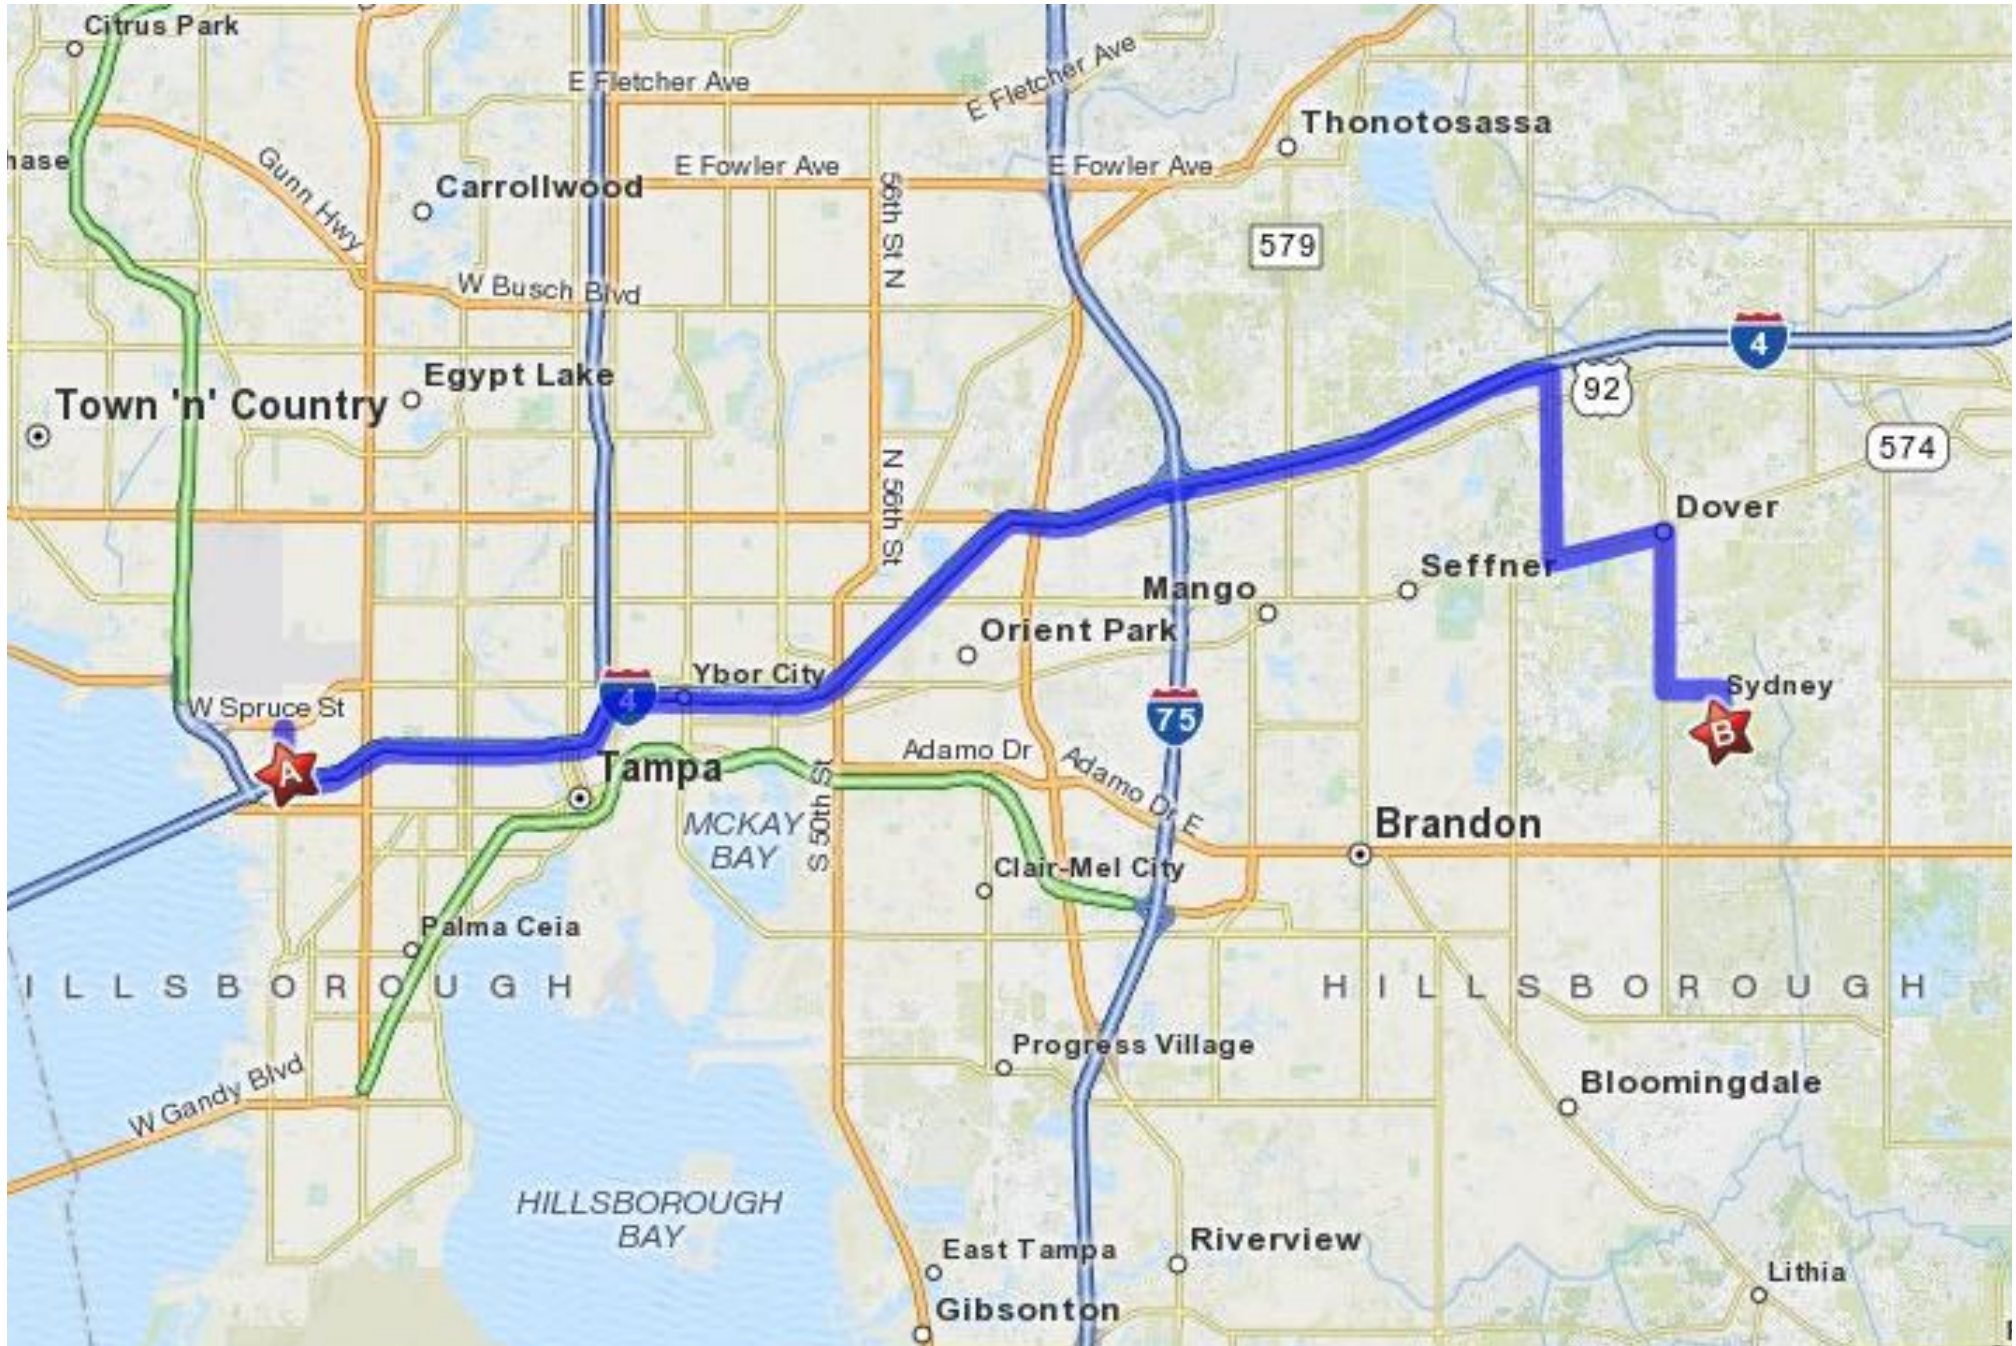

William Owen Pass Park

1300 North Sydney-Dover Road
Dover, Florida

Zoom in on previous map for the William Owen Pass Park...

Directions to the William Owen Pass Park ...

1. Head north on I-275 from the Marriott Hotel (Westshore Blvd)
2. Merge onto I-4 E via EXIT 45B toward ORLANDO -- 13.6 mi
3. Take the MCINTOSH RD exit, EXIT 14 -- 0.3 mi
4. Keep RIGHT at the fork to go on MCINTOSH RD -- 2.3 mi
5. Turn LEFT onto DR MARTIN LUTHER KING JR BLVD/FL-574 -- 1.5 mi
6. Turn RIGHT onto N DOVER RD -- 1.9 mi
7. Turn LEFT onto SYDNEY RD -- 0.7 mi
8. Turn RIGHT onto SYDNEY DOVER RD -- 0.5 mi
9. 1300 SYDNEY DOVER RD is on the RIGHT