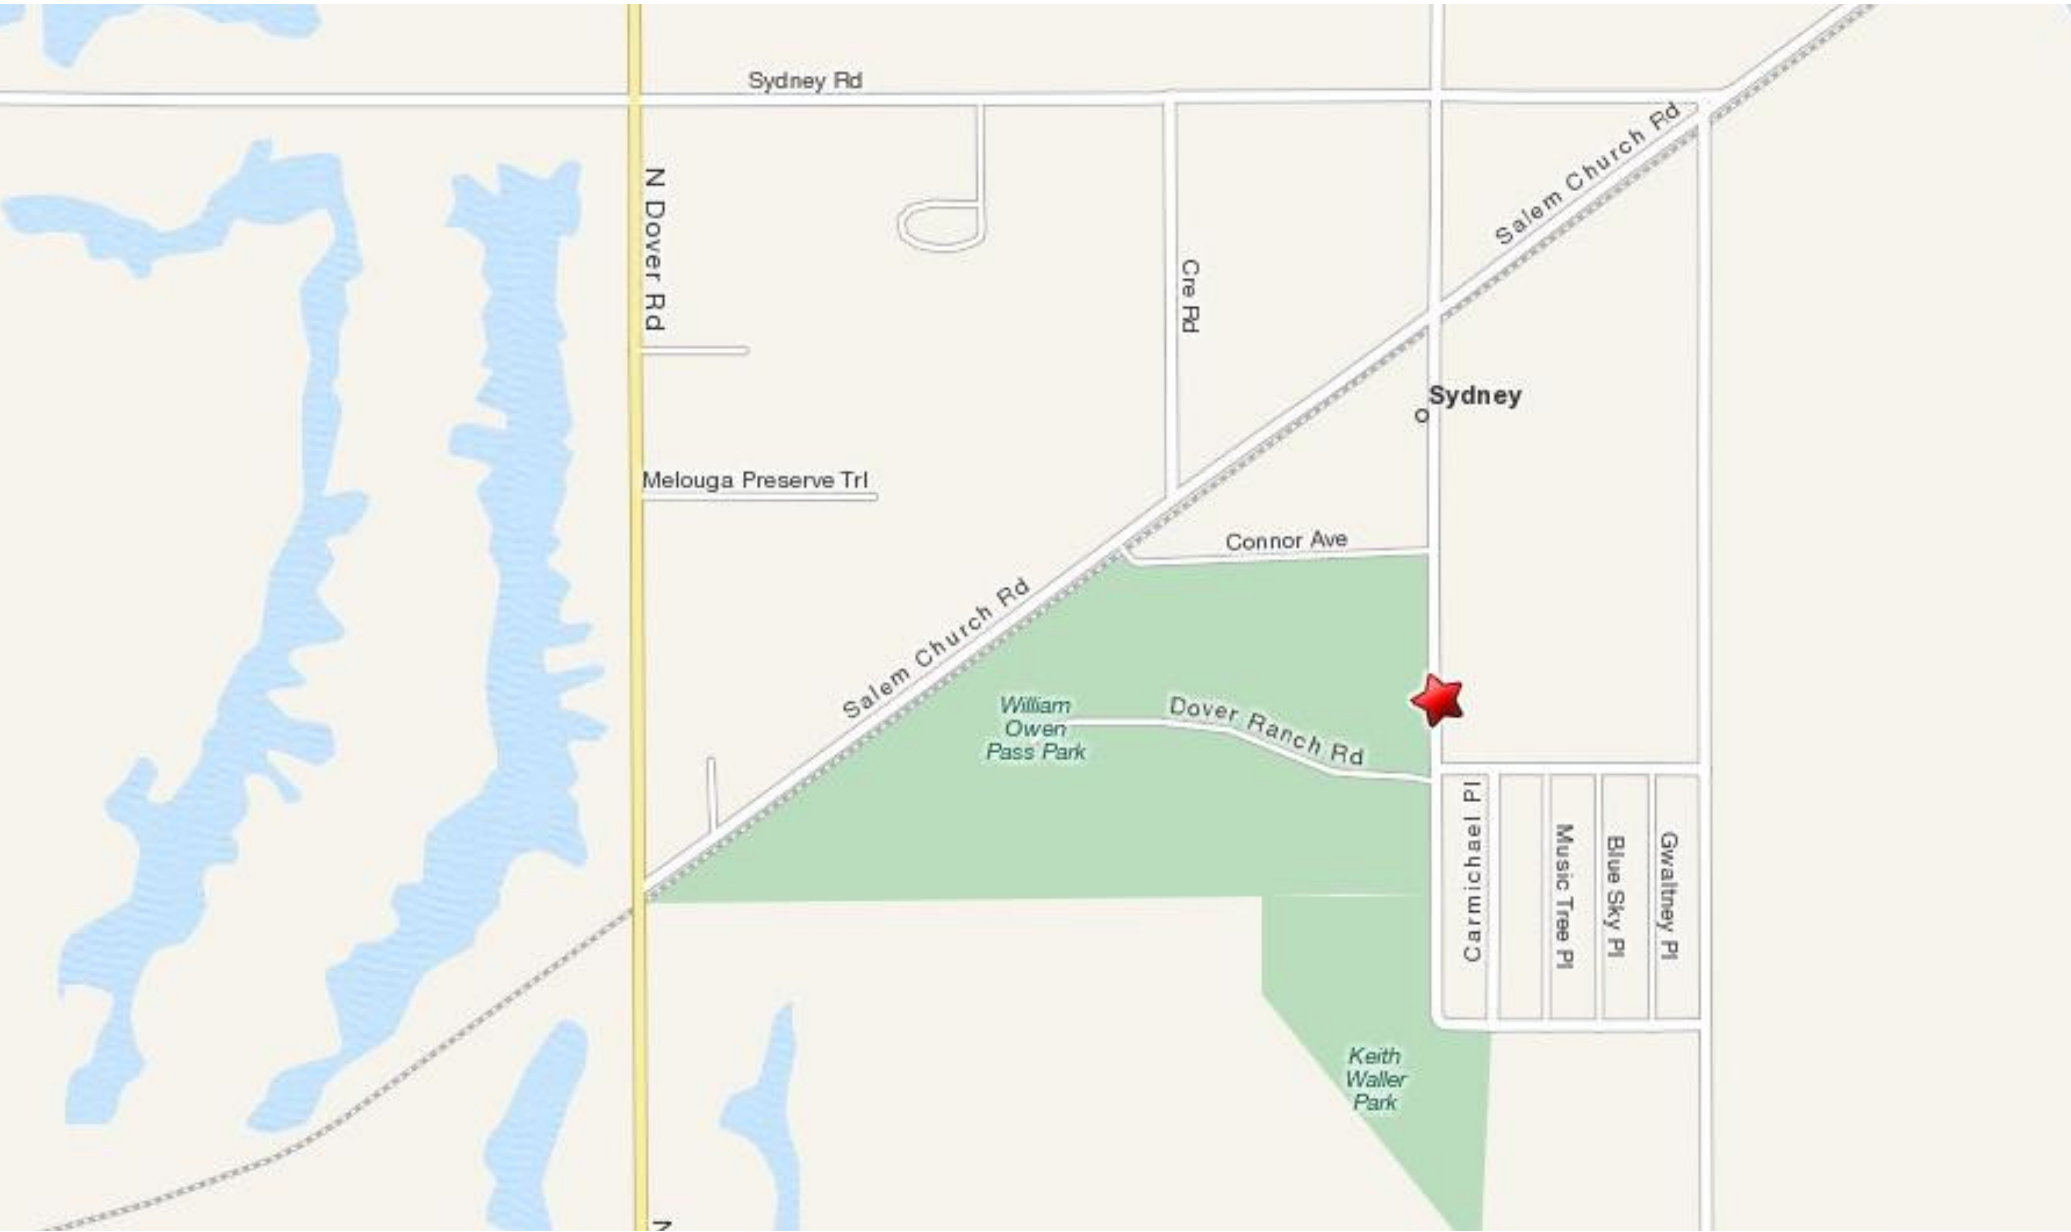

William Owen Pass Park

1300 North Sydney-Dover Road
Dover, Florida

Zoom in on previous map for the William Owen Pass Park...

Directions to the William Owen Pass Park ...

1. Head north on I-275 from the Marriott Hotel (Westshore Blvd)
2. Merge onto I-4 E via EXIT 45B toward ORLANDO -- 13.6 mi
3. Take the MCINTOSH RD exit, EXIT 14 -- 0.3 mi
4. Keep RIGHT at the fork to go on MCINTOSH RD -- 2.3 mi
5. Turn LEFT onto DR MARTIN LUTHER KING JR BLVD/FL-574 -- 1.5 mi
6. Turn RIGHT onto N DOVER RD -- 1.9 mi
7. Turn LEFT onto SYDNEY RD -- 0.7 mi
8. Turn RIGHT onto SYDNEY DOVER RD -- 0.5 mi
9. 1300 SYDNEY DOVER RD is on the RIGHT